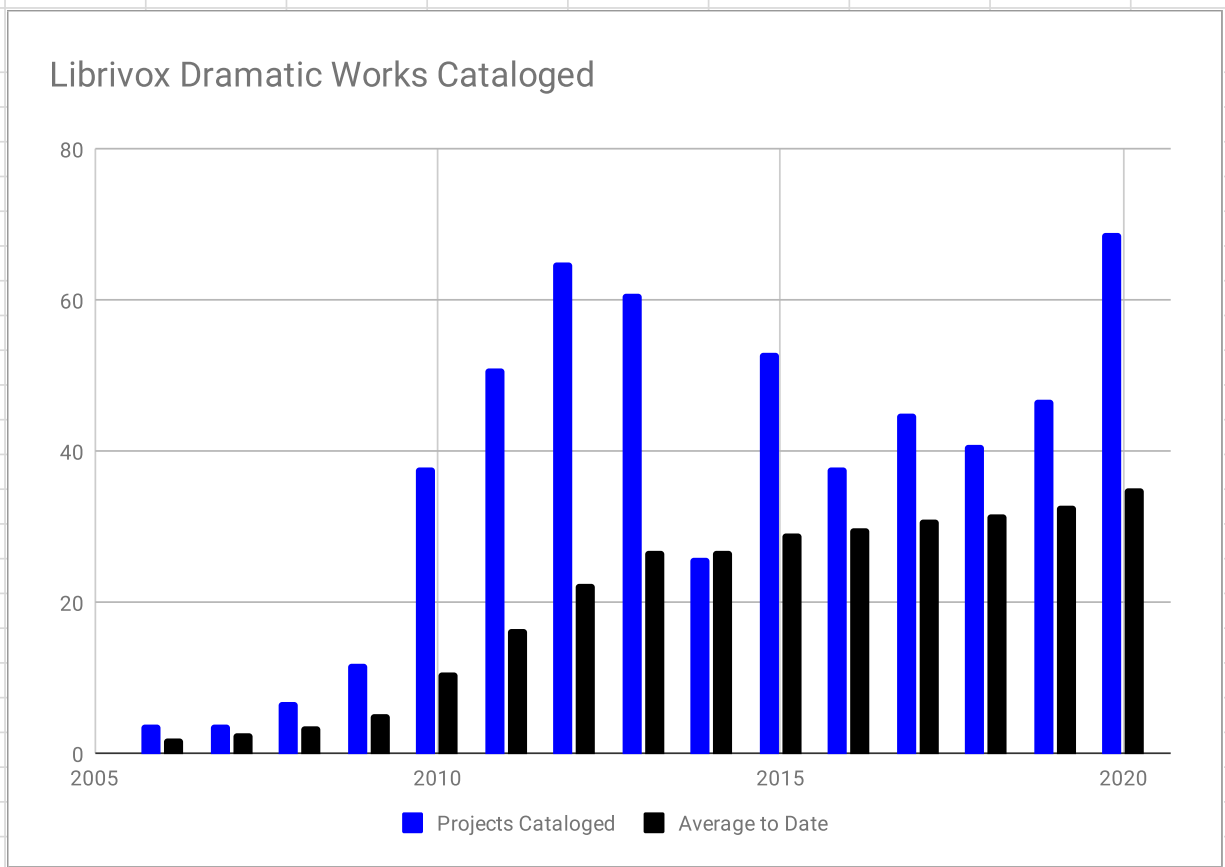

Librivox Dramatic Works Project Summary by Year

Current year:	2020	average production days
Full	15	389.4
Open	25	181.4
Cataloged	69	296.5

Year	Projects Cataloged	Average to Date
2005	0	0
2006	4	2
2007	4	2.7
2008	7	3.8
2009	12	5.4
2010	38	10.8
2011	51	16.6
2012	65	22.6
2013	61	26.9
2014	26	26.8
2015	53	29.2
2016	38	29.9
2017	45	31.1
2018	41	31.8
2019	47	32.8
2020	69	35.1

Total Dramatic Works Cataloged	492
average production days	287.7
Average Run time	4:37:22

DR stats			
Year	Finished this year	Started this year	Running at Year end
2005	0	0	0
2006	1	2	1
2007	1	5	5
2008	2	4	7
2009	2	3	8
2010	6	10	12
2011	17	16	11
2012	16	28	23
2013	19	19	23
2014	15	15	23
2015	27	23	19
2016	11	11	19
2017	13	10	16
2018	9	2	9
2019	8	15	16
2020	18	13	11
Average	10	11	13