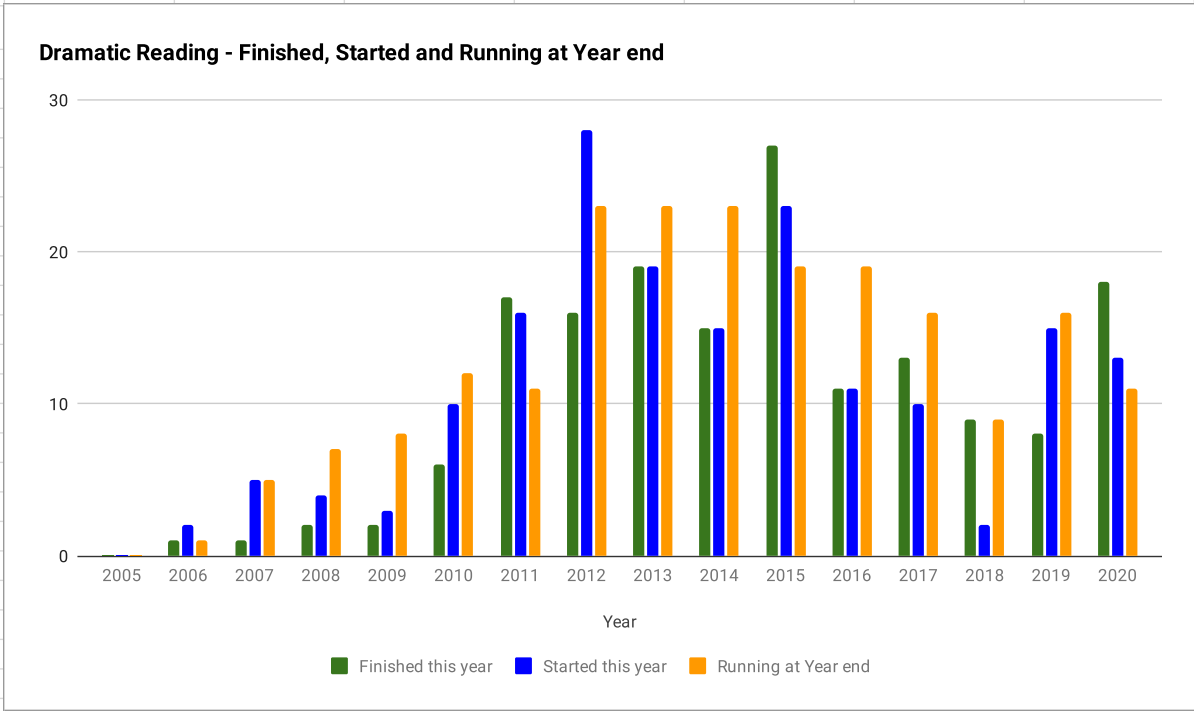

Librivox Dramatic Works Project Summary by Year

Current year:	2020	average production days
Full	15	389.4
Open	25	181.4
Cataloged	69	296.5

Year	Projects Cataloged	Average to Date
2005	0	0
2006	4	2
2007	4	2.7
2008	7	3.8
2009	12	5.4
2010	38	10.8
2011	51	16.6
2012	65	22.6
2013	61	26.9
2014	26	26.8
2015	53	29.2
2016	38	29.9
2017	45	31.1
2018	41	31.8
2019	47	32.8
2020	69	35.1

Year	Finished this year	Started this year	Running at Year end
2005	0	1	1
2006	4	11	8
2007	4	10	14
2008	7	15	22
2009	12	13	23
2010	38	54	39
2011	51	45	33
2012	65	76	44
2013	61	53	36
2014	26	37	47
2015	53	45	39
2016	38	35	36
2017	45	41	32
2018	41	37	28
2019	47	55	36
2020	69	73	39
Average	33	35	29

Total Dramatic Works Cataloged	492
average production days	287.7
Average Run time	4:37:22

DR stats			
Year	Finished this year	Started this year	Running at Year end
2005	0	0	0
2006	1	2	1
2007	1	5	5
2008	2	4	7
2009	2	3	8
2010	6	10	12
2011	17	16	11
2012	16	28	23
2013	19	19	23
2014	15	15	23
2015	27	23	19
2016	11	11	19
2017	13	10	16
2018	9	2	9
2019	8	15	16
2020	18	13	11
Average	10	11	13

Total DR	147
Average production days	391.28
Average Run time	7:05:45

Play stats			
Year	Finished this year	Started this year	Running at Year end
2005	0	1	1
2006	3	9	7
2007	3	5	9
2008	5	11	15
2009	10	10	15
2010	32	44	27
2011	34	29	22
2012	49	48	21
2013	42	34	13
2014	11	22	24
2015	26	22	20
2016	27	24	17
2017	32	31	16
2018	32	35	19
2019	39	40	20
2020	51	60	28
Average	21	22	16