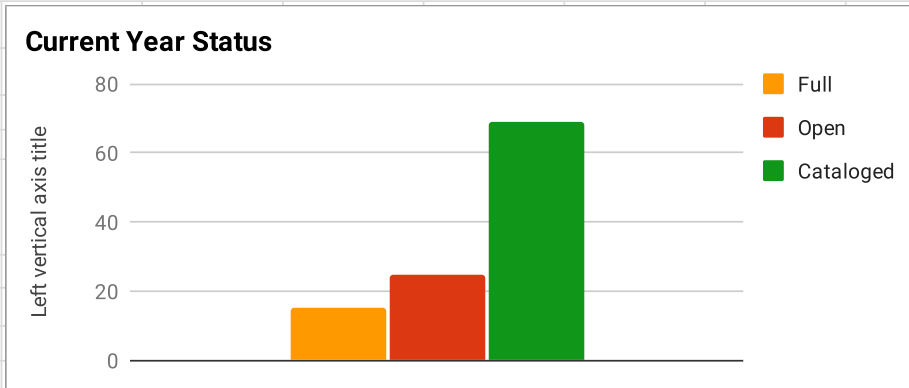

Librivox Dramatic Works Project Summary by Year

Current year:	2020	average production days
Full	15	389.4
Open	25	181.4
Cataloged	69	296.5

Year	Projects Cataloged	Average to Date
2005	0	0
2006	4	2
2007	4	2.7
2008	7	3.8
2009	12	5.4
2010	38	10.8
2011	51	16.6
2012	65	22.6
2013	61	26.9
2014	26	26.8
2015	53	29.2
2016	38	29.9
2017	45	31.1
2018	41	31.8
2019	47	32.8
2020	69	35.1

Year	Finished this year	Started this year	Running at Year end
2005	0	1	1
2006	4	11	8
2007	4	10	14
2008	7	15	22
2009	12	13	23
2010	38	54	39
2011	51	45	33
2012	65	76	44
2013	61	53	36
2014	26	37	47
2015	53	45	39
2016	38	35	36
2017	45	41	32
2018	41	37	28
2019	47	55	36
2020	69	73	39
Average	33	35	29

Total Dramatic Works Cataloged	492
average production days	287.7
Average Run time	4:37:22

DR stats			
Year	Finished this year	Started this year	Running at Year end
2005	0	0	0
2006	1	2	1
2007	1	5	5
2008	2	4	7
2009	2	3	8
2010	6	10	12
2011	17	16	11
2012	16	28	23
2013	19	19	23
2014	15	15	23
2015	27	23	19
2016	11	11	19
2017	13	10	16
2018	9	2	9
2019	8	15	16
2020	18	13	11
Average	10	11	13