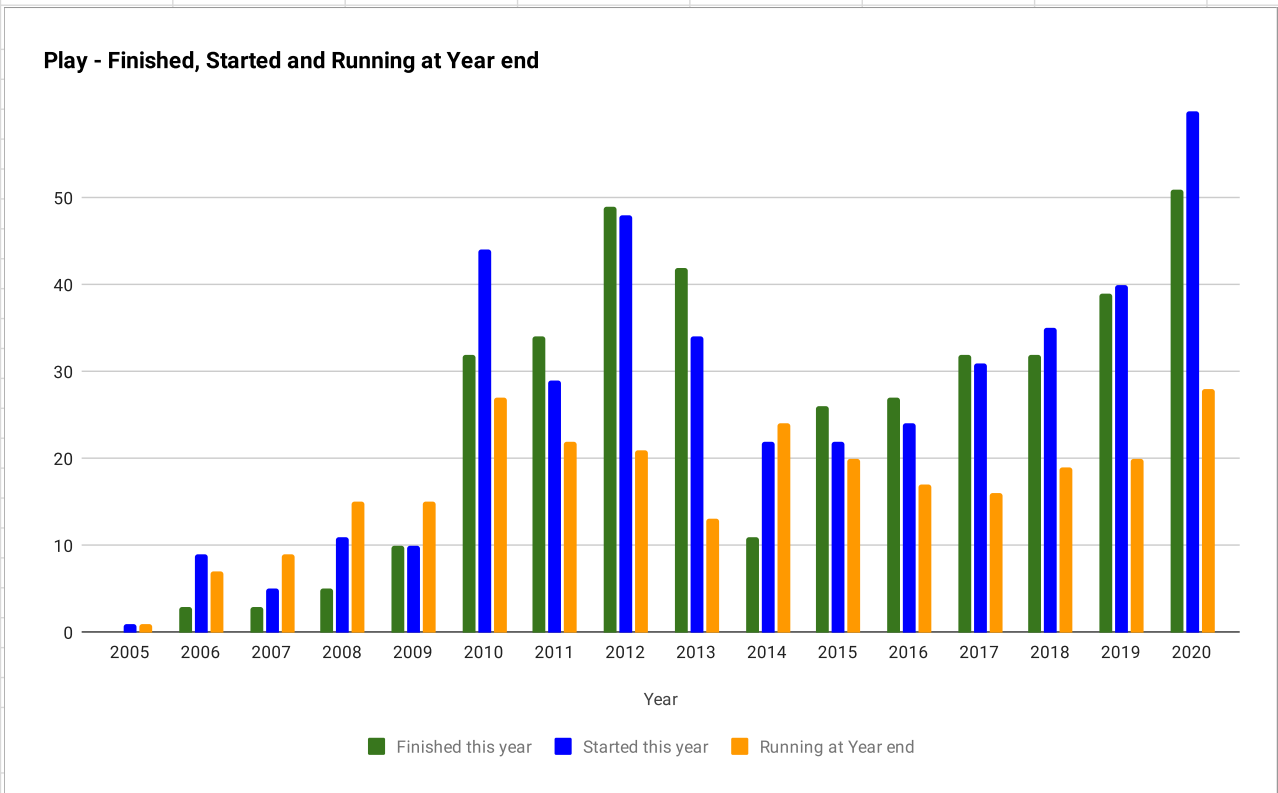

Play stats			
Year	Finished this year	Started this year	Running at Year end
2005	0	1	1
2006	3	9	7
2007	3	5	9
2008	5	11	15
2009	10	10	15
2010	32	44	27
2011	34	29	22
2012	49	48	21
2013	42	34	13
2014	11	22	24
2015	26	22	20
2016	27	24	17
2017	32	31	16
2018	32	35	19
2019	39	40	20
2020	51	60	28
Average	21	22	16

Total plays	345
Average production days	244.47
Average Run time	3:35:31