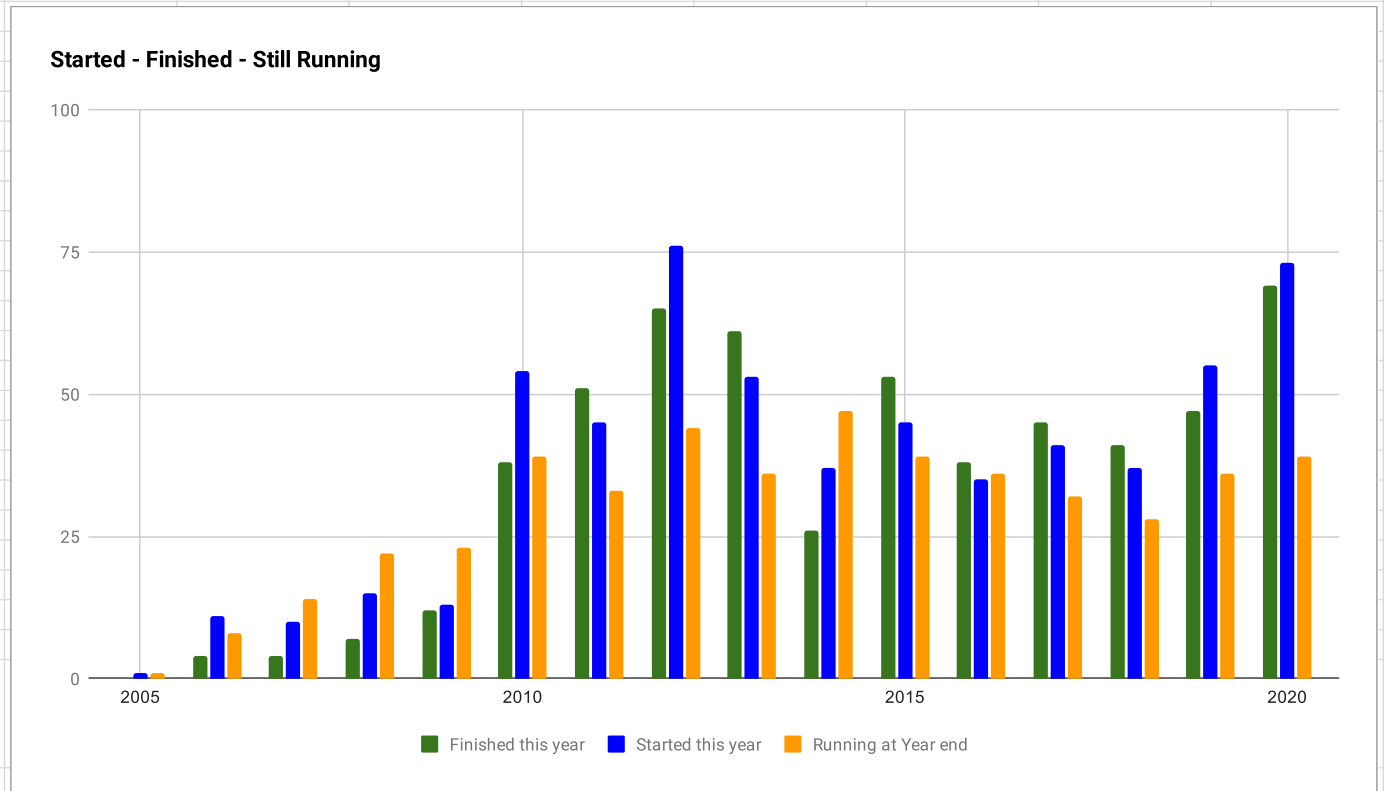

Librivox Dramatic Works Project Summary by Year

Current year:	2020	average production days
Full	15	389.4
Open	25	181.4
Cataloged	69	296.5

Year	Projects Cataloged	Average to Date
2005	0	0
2006	4	2
2007	4	2.7
2008	7	3.8
2009	12	5.4
2010	38	10.8
2011	51	16.6
2012	65	22.6
2013	61	26.9
2014	26	26.8
2015	53	29.2
2016	38	29.9
2017	45	31.1
2018	41	31.8
2019	47	32.8
2020	69	35.1

Year	Finished this year	Started this year	Running at Year end
2005	0	1	1
2006	4	11	8
2007	4	10	14
2008	7	15	22
2009	12	13	23
2010	38	54	39
2011	51	45	33
2012	65	76	44
2013	61	53	36
2014	26	37	47
2015	53	45	39
2016	38	35	36
2017	45	41	32
2018	41	37	28
2019	47	55	36
2020	69	73	39
Average	33	35	29

Total Dramatic Works Cataloged	492
average production days	287.7
Average Run time	4:37:22

DR stats			
Year	Finished this year	Started this year	Running at Year end
2005	0	0	0
2006	1	2	1
2007	1	5	5
2008	2	4	7
2009	2	3	8
2010	6	10	12
2011	17	16	11
2012	16	28	23
2013	19	19	23
2014	15	15	23
2015	27	23	19
2016	11	11	19
2017	13	10	16
2018	9	2	9
2019	8	15	16
2020	18	13	11
Average	10	11	13

Total DR	147
Average production days	391.28
Average Run time	7:05:45

Play stats			
Year	Finished this year	Started this year	Running at Year end
2005	0	1	1
2006	3	9	7
2007	3	5	9
2008	5	11	15
2009	10	10	15
2010	32	44	27
2011	34	29	22
2012	49	48	21
2013	42	34	13
2014	11	22	24
2015	26	22	20
2016	27	24	17
2017	32	31	16
2018	32	35	19
2019	39	40	20
2020	51	60	28
Average	21	22	16