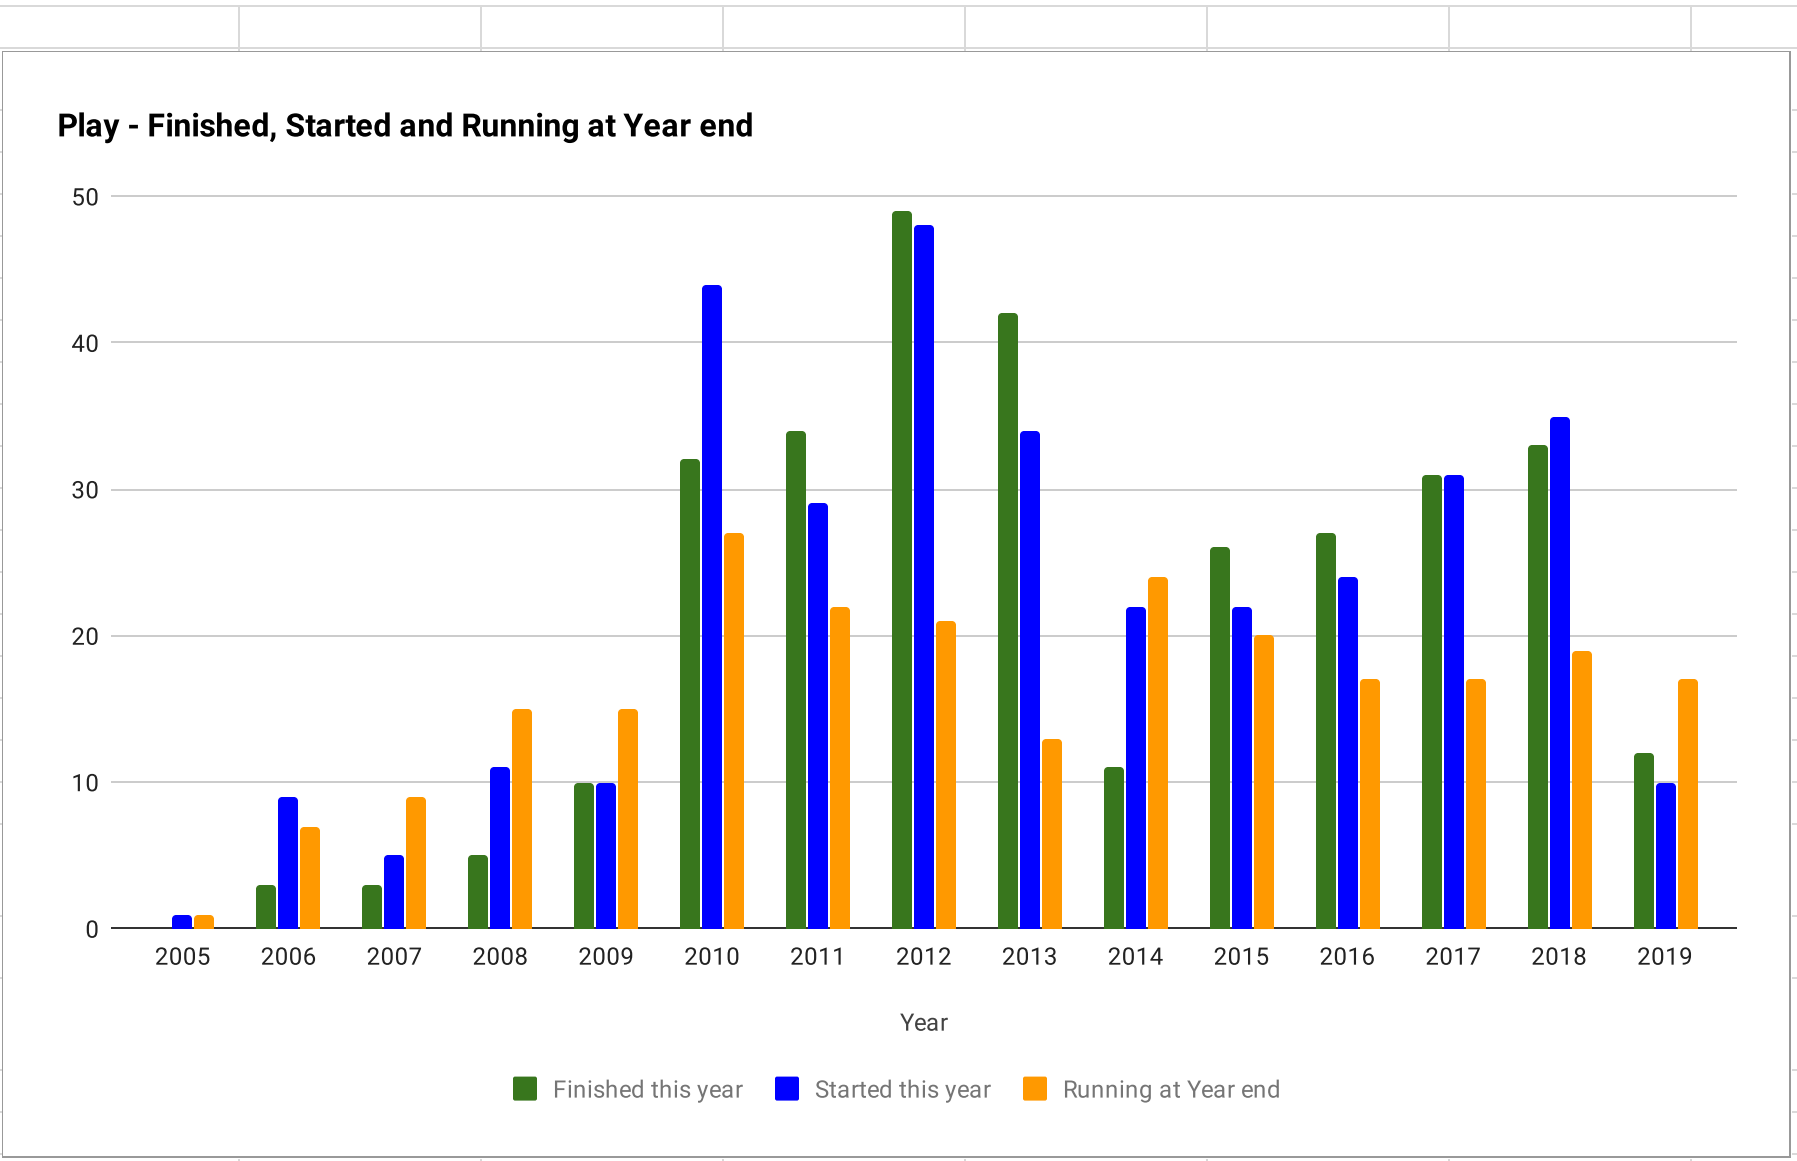

## Librivox Dramatic Works Project Summary by Year

<b>Current year:</b>	<b>2019</b>
Open	9
Full	13
Cataloged	14

Current Year Status

Year	Projects Cataloged	Average to Date
2005	0	0
2006	4	2
2007	4	2.7
2008	7	3.8
2009	12	5.4
2010	38	10.8
2011	51	16.6
2012	65	22.6
2013	61	26.9
2014	26	26.8
2015	53	29.2
2016	38	29.9
2017	44	31.0
2018	42	31.8
2019	14	30.6
total	459	

Librivox Dramatic Works Cataloged

Year	Finished this year	Started this year	Running at Year end
2005	0	1	1
2006	4	11	8
2007	4	10	14
2008	7	15	22
2009	12	13	23
2010	38	54	39
2011	51	45	33
2012	65	75	43
2013	61	53	35
2014	26	37	46
2015	53	45	38
2016	38	35	35
2017	44	41	32
2018	42	36	26
2019	14	11	23
Average	32	34	28

Average Production Days	302.8
Average Run time approx. days / listening hour	4:52:08
	59

DR stats			
Year	Finished this year	Started this year	Running at Year end
2005	0	0	0
2006	1	2	1
2007	1	5	5
2008	2	4	7
2009	2	3	8
2010	6	10	12
2011	17	16	11
2012	16	27	22
2013	19	19	22
2014	15	15	22
2015	27	23	18
2016	11	11	18
2017	13	10	15
2018	9	1	7
2019	2	1	6
Average	10	11	12
Average Production Days	405.7		
Average Run time	7:13:26		
approx. days / listening hour	54		
total DR	141		

**Dramatic Reading - Finished, Started and Running at Year end**

Play stats			
Year	Finished this year	Started this year	Running at Year end
2005	0	1	1
2006	3	9	7
2007	3	5	9
2008	5	11	15
2009	10	10	15
2010	32	44	27
2011	34	29	22
2012	49	48	21
2013	42	34	13
2014	11	22	24
2015	26	22	20
2016	27	24	17
2017	31	31	17
2018	33	35	19
2019	12	10	17
Average	21	22	16
Average Production Days	258.6		
Average Run time	3:49:41		
approx. days / listening hour	64		
total plays	318		