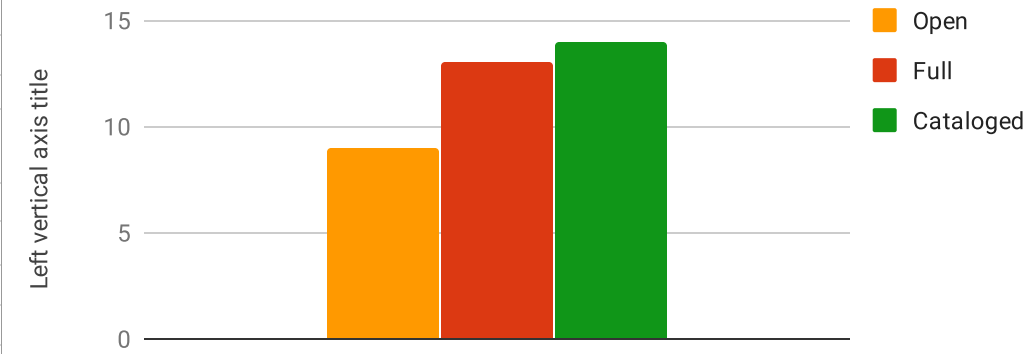

## Librivox Dramatic Works Project Summary by Year

<b>Current year:</b>	<b>2019</b>
Open	9
Full	13
Cataloged	14

Current Year Status

Year	Projects Cataloged	Average to Date
2005	0	0
2006	4	2
2007	4	2.7
2008	7	3.8
2009	12	5.4
2010	38	10.8
2011	51	16.6
2012	65	22.6
2013	61	26.9
2014	26	26.8
2015	53	29.2
2016	38	29.9
2017	44	31.0
2018	42	31.8
2019	14	30.6
total	459	

Librivox Dramatic Works Cataloged

Year	Finished this year	Started this year	Running at Year end
2005	0	1	1
2006	4	11	8
2007	4	10	14
2008	7	15	22
2009	12	13	23
2010	38	54	39
2011	51	45	33
2012	65	75	43
2013	61	53	35
2014	26	37	46
2015	53	45	38
2016	38	35	35
2017	44	41	32
2018	42	36	26
2019	14	11	23
Average	32	34	28