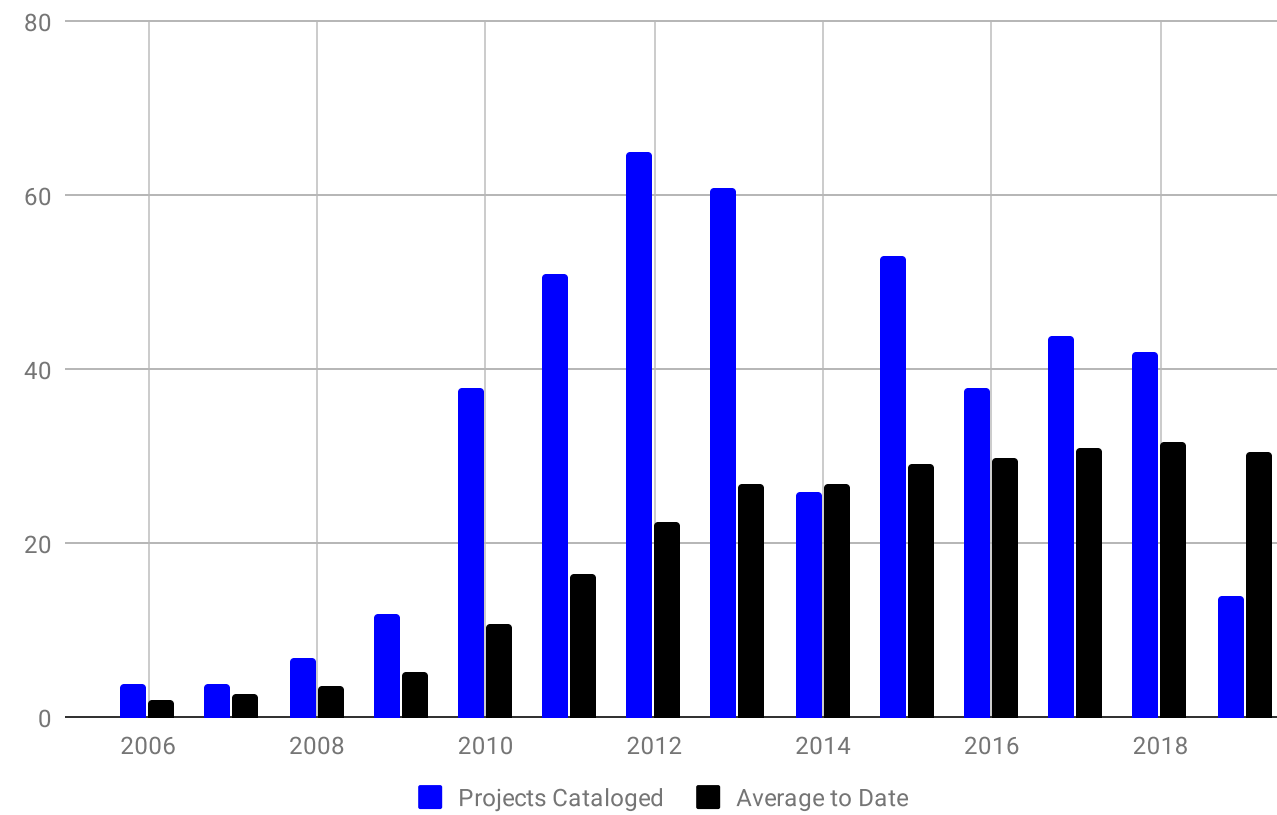

## Librivox Dramatic Works Project Summary by Year

<b>Current year:</b>	<b>2019</b>
Open	9
Full	13
Cataloged	14

Current Year Status

Year	Projects Cataloged	Average to Date
2005	0	0
2006	4	2
2007	4	2.7
2008	7	3.8
2009	12	5.4
2010	38	10.8
2011	51	16.6
2012	65	22.6
2013	61	26.9
2014	26	26.8
2015	53	29.2
2016	38	29.9
2017	44	31.0
2018	42	31.8
2019	14	30.6
total	459	

Librivox Dramatic Works Cataloged

Year	Finished this year	Started this year	Running at Year end
2005	0	1	1
2006	4	11	8
2007	4	10	14
2008	7	15	22
2009	12	13	23
2010	38	54	39
2011	51	45	33
2012	65	75	43
2013	61	53	35
2014	26	37	46
2015	53	45	38
2016	38	35	35
2017	44	41	32
2018	42	36	26
2019	14	11	23
Average	32	34	28

Average Production Days	302.8
Average Run time approx. days / listening hour	4:52:08
	59

DR stats			
Year	Finished this year	Started this year	Running at Year end
2005	0	0	0
2006	1	2	1
2007	1	5	5
2008	2	4	7
2009	2	3	8
2010	6	10	12
2011	17	16	11
2012	16	27	22
2013	19	19	22
2014	15	15	22
2015	27	23	18
2016	11	11	18
2017	13	10	15
2018	9	1	7
2019	2	1	6
Average	10	11	12
Average Production Days	405.7		
Average Run time	7:13:26		
approx. days / listening hour	54		
total DR	141		