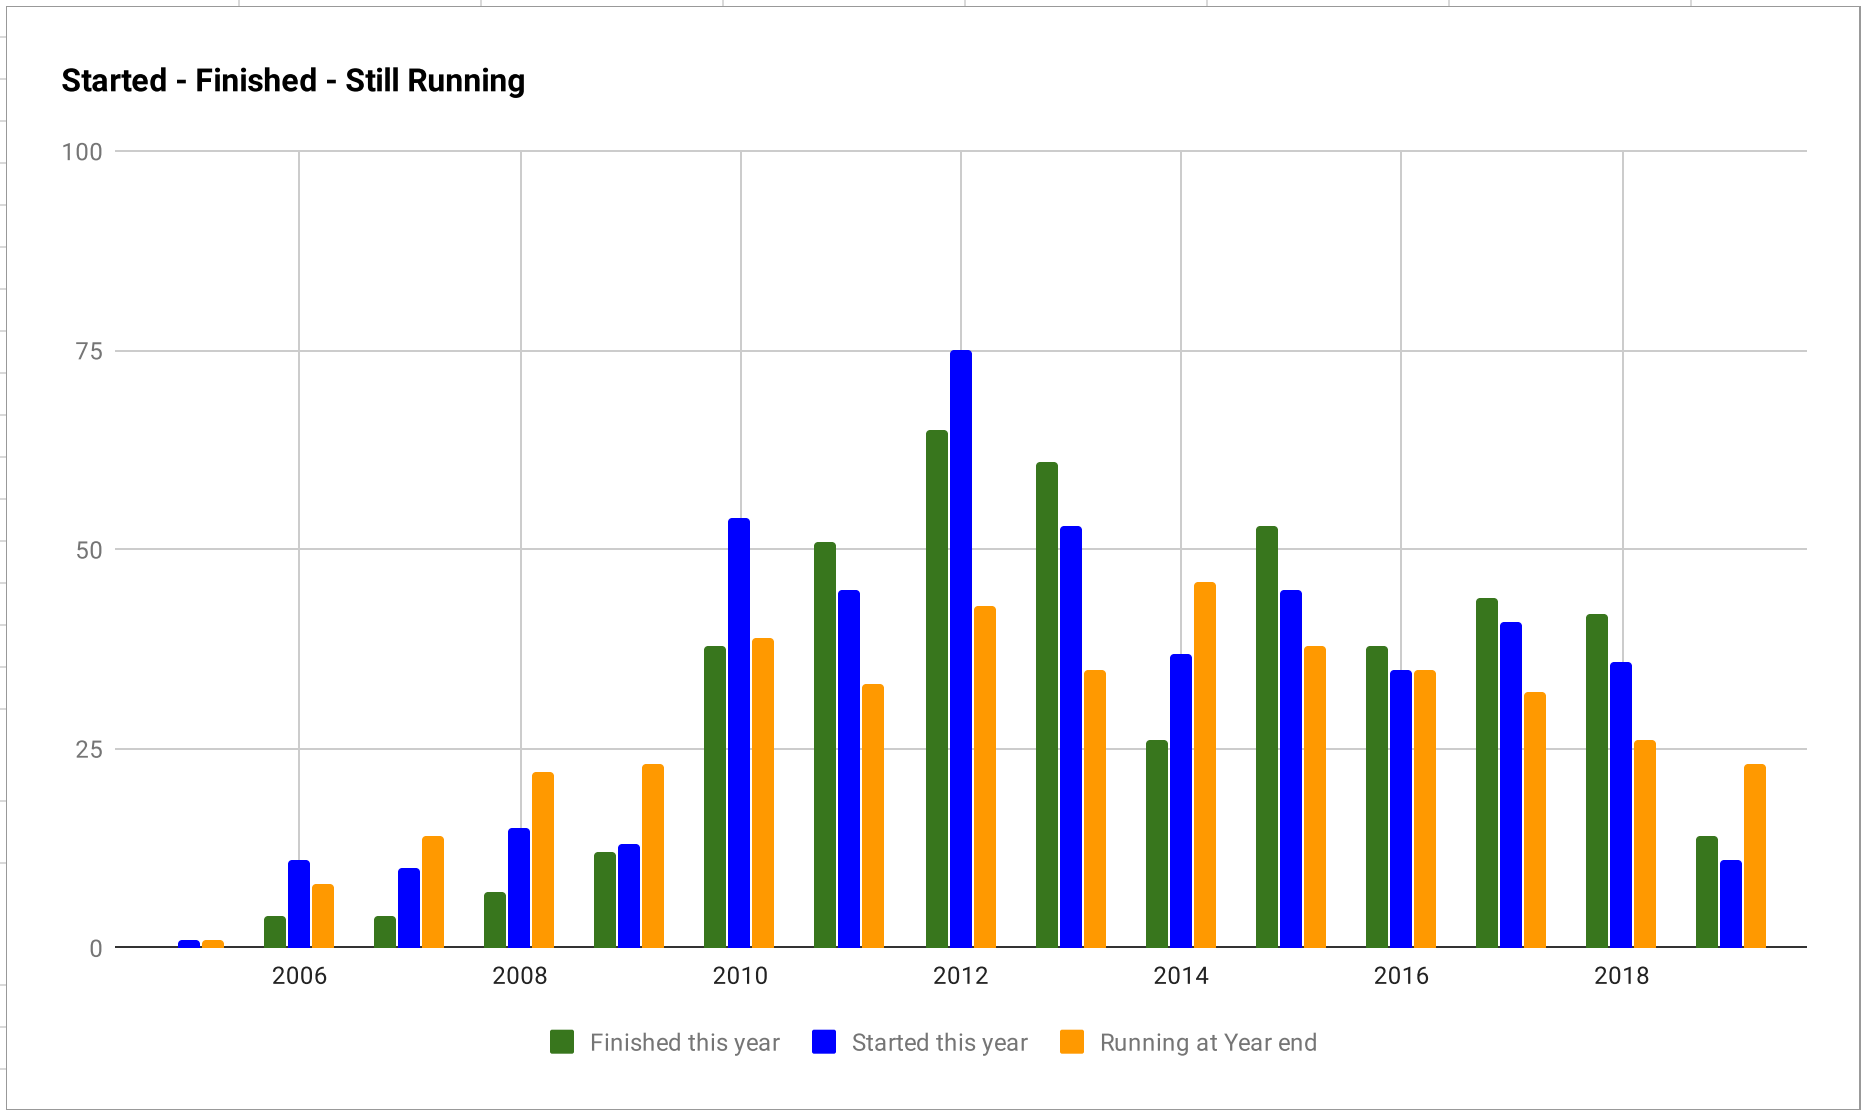

## Librivox Dramatic Works Project Summary by Year

<b>Current year:</b>	<b>2019</b>
Open	9
Full	13
Cataloged	14

Current Year Status

Year	Projects Cataloged	Average to Date
2005	0	0
2006	4	2
2007	4	2.7
2008	7	3.8
2009	12	5.4
2010	38	10.8
2011	51	16.6
2012	65	22.6
2013	61	26.9
2014	26	26.8
2015	53	29.2
2016	38	29.9
2017	44	31.0
2018	42	31.8
2019	14	30.6
total	459	

Librivox Dramatic Works Cataloged

Year	Finished this year	Started this year	Running at Year end
2005	0	1	1
2006	4	11	8
2007	4	10	14
2008	7	15	22
2009	12	13	23
2010	38	54	39
2011	51	45	33
2012	65	75	43
2013	61	53	35
2014	26	37	46
2015	53	45	38
2016	38	35	35
2017	44	41	32
2018	42	36	26
2019	14	11	23
Average	32	34	28

Average Production Days	302.8
Average Run time approx. days / listening hour	4:52:08
	59

DR stats			
Year	Finished this year	Started this year	Running at Year end
2005	0	0	0
2006	1	2	1
2007	1	5	5
2008	2	4	7
2009	2	3	8
2010	6	10	12
2011	17	16	11
2012	16	27	22
2013	19	19	22
2014	15	15	22
2015	27	23	18
2016	11	11	18
2017	13	10	15
2018	9	1	7
2019	2	1	6
Average	10	11	12
Average Production Days	405.7		
Average Run time	7:13:26		
approx. days / listening hour	54		
total DR	141		