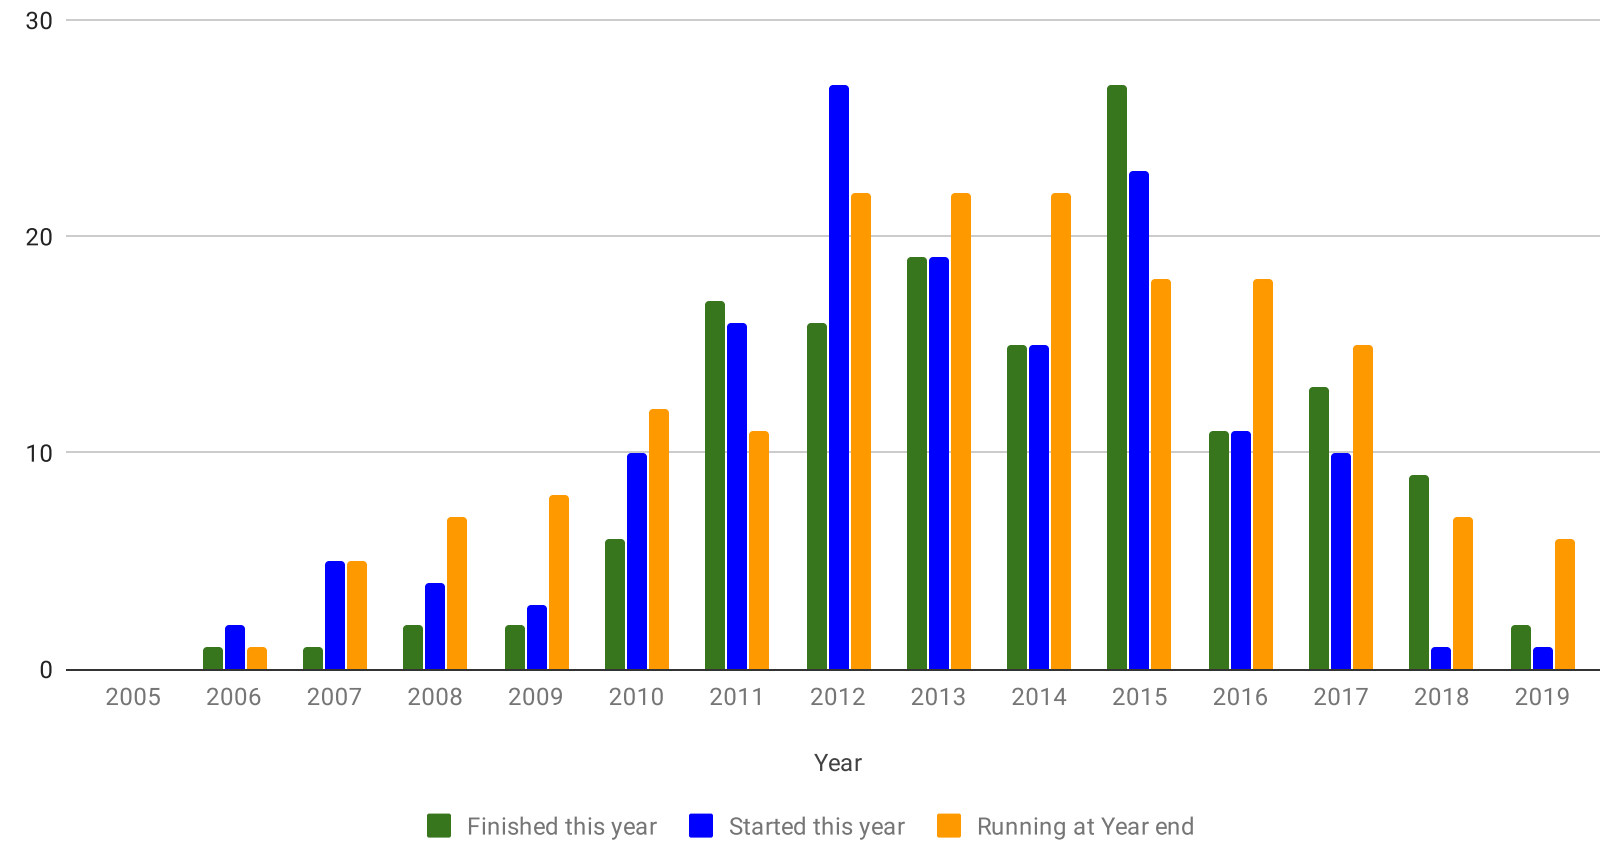

## Librivox Dramatic Works Project Summary by Year

<b>Current year:</b>	<b>2019</b>
Open	9
Full	13
Cataloged	14

Current Year Status

Year	Projects Cataloged	Average to Date
2005	0	0
2006	4	2
2007	4	2.7
2008	7	3.8
2009	12	5.4
2010	38	10.8
2011	51	16.6
2012	65	22.6
2013	61	26.9
2014	26	26.8
2015	53	29.2
2016	38	29.9
2017	44	31.0
2018	42	31.8
2019	14	30.6
total	459	

Librivox Dramatic Works Cataloged

Year	Finished this year	Started this year	Running at Year end
2005	0	1	1
2006	4	11	8
2007	4	10	14
2008	7	15	22
2009	12	13	23
2010	38	54	39
2011	51	45	33
2012	65	75	43
2013	61	53	35
2014	26	37	46
2015	53	45	38
2016	38	35	35
2017	44	41	32
2018	42	36	26
2019	14	11	23
Average	32	34	28

Average Production Days	302.8
Average Run time approx. days / listening hour	4:52:08
	59

DR stats			
Year	Finished this year	Started this year	Running at Year end
2005	0	0	0
2006	1	2	1
2007	1	5	5
2008	2	4	7
2009	2	3	8
2010	6	10	12
2011	17	16	11
2012	16	27	22
2013	19	19	22
2014	15	15	22
2015	27	23	18
2016	11	11	18
2017	13	10	15
2018	9	1	7
2019	2	1	6
Average	10	11	12
Average Production Days	405.7		
Average Run time	7:13:26		
approx. days / listening hour	54		
total DR	141		

**Dramatic Reading - Finished, Started and Running at Year end**

Play stats			
Year	Finished this year	Started this year	Running at Year end
2005	0	1	1
2006	3	9	7
2007	3	5	9
2008	5	11	15
2009	10	10	15
2010	32	44	27
2011	34	29	22
2012	49	48	21
2013	42	34	13
2014	11	22	24
2015	26	22	20
2016	27	24	17
2017	31	31	17
2018	33	35	19
2019	12	10	17
Average	21	22	16
Average Production Days	258.6		
Average Run time	3:49:41		
approx. days / listening hour	64		
total plays	318		