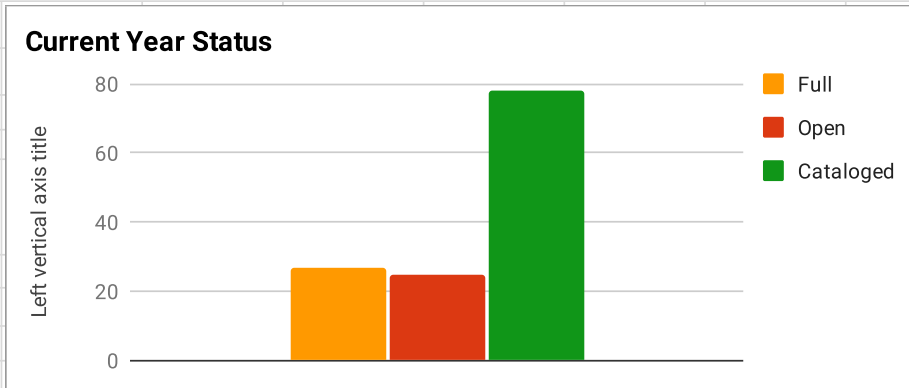

Librivox Dramatic Works Project Summary by Year

Current year:	2022	average production days
Full	27	375.7
Open	25	149.0
Cataloged	78	296.5

Year	Projects Cataloged	Average to Date
2005	0	0
2006	4	2
2007	4	2.7
2008	7	3.8
2009	12	5.4
2010	38	10.8
2011	51	16.6
2012	65	22.6
2013	61	26.9
2014	26	26.8
2015	53	29.2
2016	38	29.9
2017	45	31.1
2018	41	31.8
2019	47	32.8
2020	69	35.1
2021	78	39.9